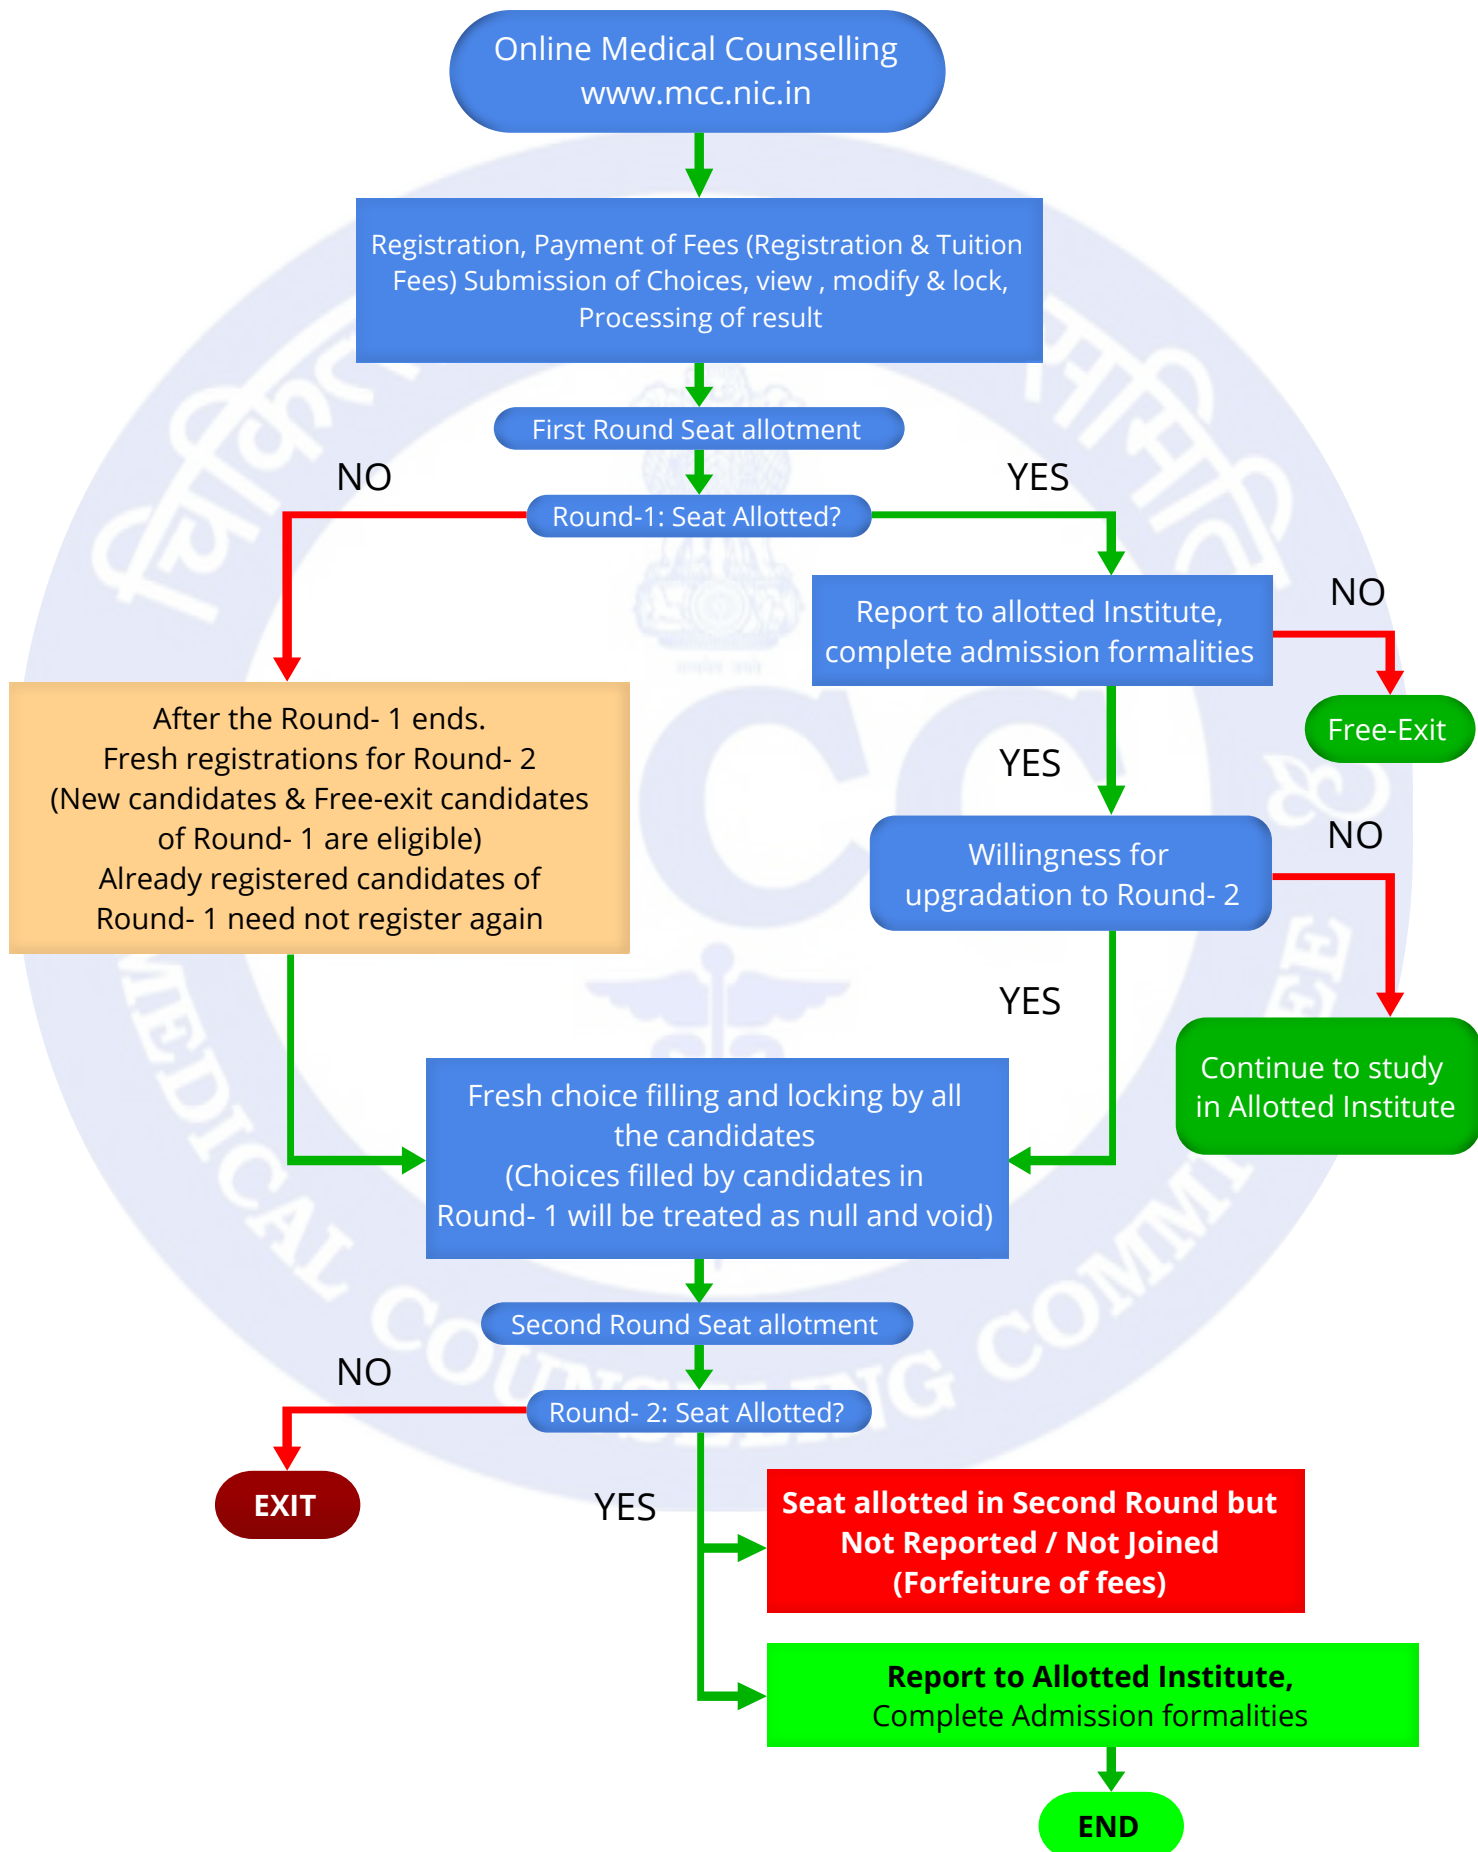

Scheme of Online 50% All India Quota PG Counselling: 2019-20

A. Process of Counselling (Flow Chart)

Scheme of Online PG Counselling for 100% Deemed/Central University Seats: 2019-20

A. Process of Counselling (Flow Chart)